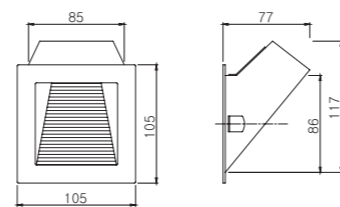

TILTING, ROTATION & DRAWINGS