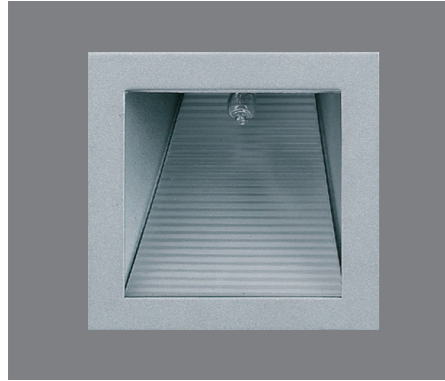

DS-7001

90 X 90

DESCRIPTION

Frame : Steel, Powder Coating
Lamp Housing : Steel
Reflector : Al,Grooved Pattern Plate
Lamp Cover : Tempered Glass

Lamp & Converter not included
But available on request

SOCKET	LAMP	WATTAGE
GY6,35	Halogen-Pin	50W(12v)

□ WHITE
■ GRAY

TILTING, ROTATION & DRAWINGS

DS-7002

90 X 108

DESCRIPTION

Frame : Steel, Powder Coating
Lamp Housing : Steel
Reflector : Al,Grooved Pattern Plate
Lamp Cover : Tempered Glass

Lamp & Converter not included
But available on request

SOCKET	LAMP	WATTAGE
GY6,35	Halogen-Pin	50W(12v)

□ WHITE
■ GRAY

TILTING, ROTATION & DRAWINGS

DS-7001.1 New

90 X 90

DESCRIPTION

Frame : Steel, Powder Coating
Lamp Housing : Steel
Reflector : Al,Grooved Pattern Plate
Lamp Cover : Tempered Glass
Lamp : LED(SMD) 280lm
SMPS : 3W
Color Temp : 3000K / 6000K
C.R.I : Ra > 80

LED & Converter included

□ WHITE
■ GRAY

TILTING, ROTATION & DRAWINGS

DS-7002.1 New

90 X 108

DESCRIPTION

Frame : Steel, Powder Coating
Lamp Housing : Steel
Reflector : Al,Grooved Pattern Plate
Lamp Cover : Tempered Glass
Lamp : LED(SMD) 280lm
SMPS : 3W
Color Temp : 3000K / 6000K
C.R.I : Ra > 80

LED & Converter included

□ WHITE
■ GRAY

TILTING, ROTATION & DRAWINGS