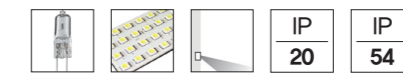

DS-2040 New

58

DESCRIPTION

Material : AL,Die-Casting, PC
Reflector : Al,Anodized Specular Silver Square
Lamp : COB LED 240lm
SMPS : 3W
Beam Angle : 20°
Color Temp : 3000K
C.R.I : Ra > 80

LED & Converter included

SILVER

TILTING, ROTATION & DRAWINGS

DISTRIBUTION CURVE

THERMAL POWER (W)	COLOR TEMPERATURE (K)	MODULE LUMINOUS FLUX(lm)	LUMINANCE EFFICIENCY (lm/w)	COLOR RENDERING INDEX_CRI	BEAM ANGLE (°)
3W	3000K	240	80	80	20

APPLICATIONS

Structurally the lamp is hidden, thus eliminating discomfort glare. Light beam is directed to the floor or ground, providing comfortable illumination where needed and minimizing light spill. Designers or architects can easily apply this luminaire at various locations. With the separate recessed housing which will be recessed first, the luminaire of this type is commonly favored due to easy installation and maintenance.

7000 series

7000
7000.1 **2#**

GRAY

DS-7000

70 X 70

DESCRIPTION

Frame : Steel, Powder Coating
Lamp Housing : Steel
Reflector : Al,Grooved Pattern Plate
Lamp Cover : Tempered Glass

Lamp & Converter not included
But available on request

SOCKET	LAMP	WATTAGE
GY6.35	Halogen-Pin	50W(12v)

DS-7000.1 (LED Type)

70 X 70

DESCRIPTION

Frame : Steel, Powder Coating
Lamp Housing : Steel
Reflector : Al,Grooved Pattern Plate
Lamp Cover : Tempered Glass
Lamp : LED(SMD) 280lm
SMPS : 3W
Color Temp : 3000K / 6000K
C.R.I : Ra > 80

LED & Converter included