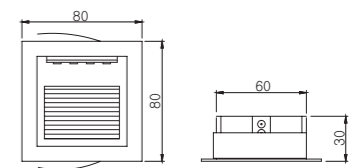

DESCRIPTION

Frame : Steel, Powder Coating
Lamp Housing : Steel
Reflector : Al,Grooved Pattern Plate
Lamp Cover : Tempered Glass
Lamp : LED(SMD) 280lm
SMPS : 3W
Color Temp : 3000K / 6000K
C.R.I : Ra > 80

LED & Converter included