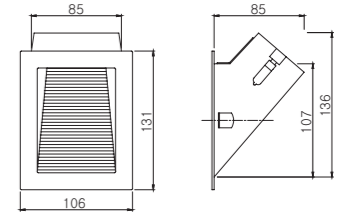

TILTING, ROTATION & DRAWINGS