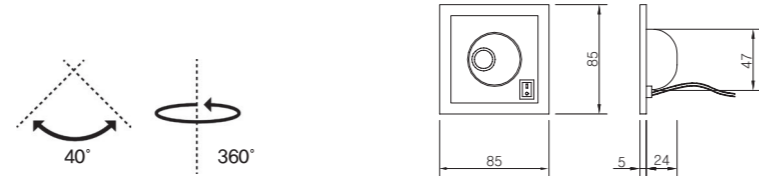

TILTING, ROTATION & DRAWINGS