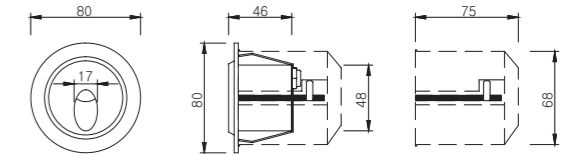

TILTING, ROTATION & DRAWINGS

DISTRIBUTION CURVE

THERMAL POWER (W)	COLOR TEMPERATURE (K)	MODULE LUMINOUS FLUX(lm)	LUMINANCE EFFICIENCY (lm/w)	COLOR RENDERING INDEX_CRI	BEAM ANGLE (°)
3W	3000K	75	25lm/w	80	80