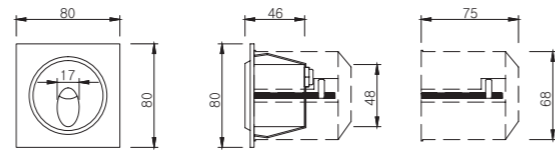

TILTING, ROTATION & DRAWINGS

DISTRIBUTION CURVE

THERMAL POWER (W)	COLOR TEMPERATURE (K)	MODULE LUMINOUS FLUX(lm)	LUMINANCE EFFICIENCY (lm/w)	COLOR RENDERING INDEX_CRI	BEAM ANGLE (°)
3W	3000K	75	25lm/w	80	80