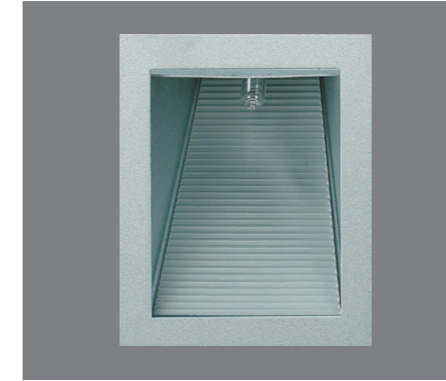

INDOOR
WALL LIGHTS

DS-2015

70

DESCRIPTION

Material : AL,Die-Casting, PVC
Reflector : Al,Anodized Specular Silver Square
Lamp Cover : Beam angle Lens
Lamp : POWER LED 75lm
SMPS : 3W
Beam Angle : 80°
Color Temp : 3000K /4000K
C.R.I : Ra > 80

DS-2016

70

DESCRIPTION

Material : AL,Die-Casting, PVC
Reflector : Al,Anodized Specular Silver Square
Lamp Cover : Beam angle Lens
Lamp : POWER LED 75lm
SMPS : 3W
Beam Angle : 80°
Color Temp : 3000K /4000K
C.R.I : Ra > 80

LED & Converter included

DS-7001

90 X 90

DESCRIPTION

Frame : Steel, Powder Coating
 Lamp Housing : Steel
 Reflector : Al,Grooved Pattern Plate
 Lamp Cover : Tempered Glass

Lamp & Converter not included
 But available on request

SOCKET	LAMP	WATTAGE
GY6,35	Halogen-Pin	50W(12v)

□ WHITE
 ■ GRAY

TILTING, ROTATION & DRAWINGS

DS-7002

90 X 108

DESCRIPTION

Frame : Steel, Powder Coating
 Lamp Housing : Steel
 Reflector : Al,Grooved Pattern Plate
 Lamp Cover : Tempered Glass