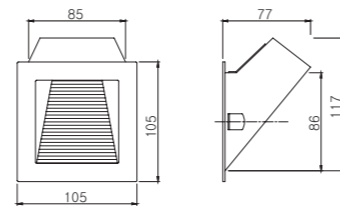

TILTING, ROTATION & DRAWINGS