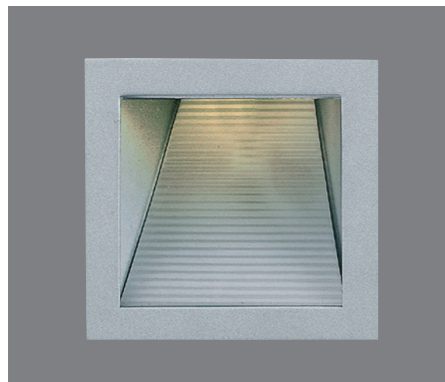

INDOOR
WALL LIGHTS

DS-2015

70

DESCRIPTION

Material : AL,Die-Casting, PVC
Reflector : Al,Anodized Specular Silver Square
Lamp Cover : Beam angle Lens
Lamp : POWER LED 75lm
SMPS : 3W
Beam Angle : 80°
Color Temp : 3000K /4000K
C.R.I : Ra > 80

DS-2016

70

DESCRIPTION

Material : AL,Die-Casting, PVC
Reflector : Al,Anodized Specular Silver Square
Lamp Cover : Beam angle Lens
Lamp : POWER LED 75lm
SMPS : 3W
Beam Angle : 80°
Color Temp : 3000K /4000K
C.R.I : Ra > 80

SOCKET	LAMP	WATTAGE
GY6,35	Halogen-Pin	50W(12v)

□ WHITE
 ■ GRAY

TILTING, ROTATION & DRAWINGS

DS-7002

90 X 108

DESCRIPTION

Frame : Steel, Powder Coating
 Lamp Housing : Steel
 Reflector : Al,Grooved Pattern Plate
 Lamp Cover : Tempered Glass

Lamp & Converter not included
 But available on request

SOCKET	LAMP	WATTAGE
GY6,35	Halogen-Pin	50W(12v)

□ WHITE
 ■ GRAY

TILTING, ROTATION & DRAWINGS

DS-7001.1 New

90 X 90

DESCRIPTION

Frame : Steel, Powder Coating
 Lamp Housing : Steel
 Reflector : Al,Grooved Pattern Plate
 Lamp Cover : Tempered Glass
 Lamp : LED(SMD) 280lm
 SMPS : 3W
 Color Temp : 3000K / 6000K
 C.R.I : Ra > 80