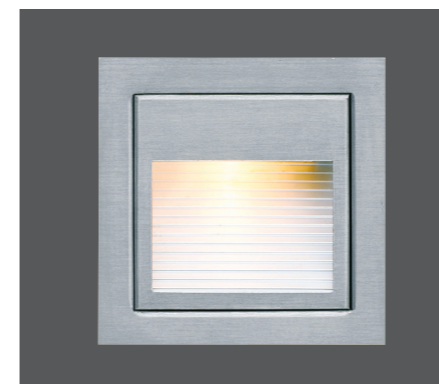

DS-7000.1 (LED Type)

70 X 70

DESCRIPTION

Frame : Steel, Powder Coating
Lamp Housing : Steel
Reflector : Al,Grooved Pattern Plate
Lamp Cover : Tempered Glass
Lamp : LED(SMD) 280lm
SMPS : 3W
Color Temp : 3000K / 6000K
C.R.I : Ra > 80

LED & Converter included