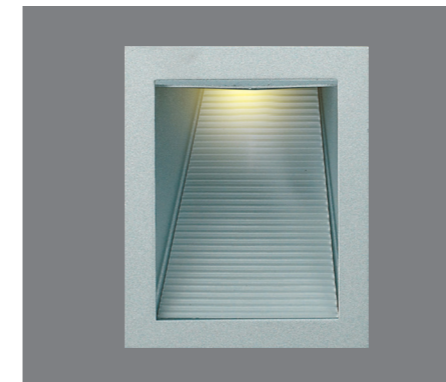

INDOOR
WALL LIGHTS

DS-2015

70

DESCRIPTION

Material : AL,Die-Casting, PVC
Reflector : Al,Anodized Specular Silver Square
Lamp Cover : Beam angle Lens
Lamp : POWER LED 75lm
SMPS : 3W
Beam Angle : 80°
Color Temp : 3000K /4000K
C.R.I : Ra > 80

DS-2016

70

DESCRIPTION

Material : AL,Die-Casting, PVC
Reflector : Al,Anodized Specular Silver Square
Lamp Cover : Beam angle Lens
Lamp : POWER LED 75lm
SMPS : 3W
Beam Angle : 80°
Color Temp : 3000K /4000K
C.R.I : Ra > 80

Lamp & Converter not included
 But available on request

SOCKET	LAMP	WATTAGE
GY6,35	Halogen-Pin	50W(12v)

□ WHITE
 ■ GRAY

TILTING, ROTATION & DRAWINGS

DS-7001.1 New

90 X 90

DESCRIPTION

Frame : Steel, Powder Coating
 Lamp Housing : Steel
 Reflector : Al,Grooved Pattern Plate
 Lamp Cover : Tempered Glass
 Lamp : LED(SMD) 280lm
 SMPS : 3W
 Color Temp : 3000K / 6000K
 C.R.I : Ra > 80

LED & Converter included

□ WHITE
 ■ GRAY

TILTING, ROTATION & DRAWINGS

DS-7002.1 New

90 X 108

DESCRIPTION

Frame : Steel, Powder Coating
 Lamp Housing : Steel
 Reflector : Al,Grooved Pattern Plate
 Lamp Cover : Tempered Glass
 Lamp : LED(SMD) 280lm
 SMPS : 3W
 Color Temp : 3000K / 6000K
 C.R.I : Ra > 80