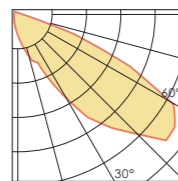

LED & Converter included

- WHITE
- SILVER

TILTING, ROTATION & DRAWINGS

DISTRIBUTION CURVE

THERMAL POWER (W)	COLOR TEMPERATURE (K)	MODULE LUMINOUS FLUX(lm)	LUMINANCE EFFICIENCY (lm/w)	COLOR RENDERING INDEX_CRI	BEAM ANGLE (°)
3W	3000K	75	25lm/w	80	80