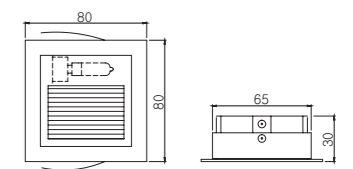

7000 series

7000
7000.1 **2#**

GRAY

DS-7000

70 X 70

DESCRIPTION

Frame : Steel, Powder Coating
 Lamp Housing : Steel
 Reflector : Al,Grooved Pattern Plate
 Lamp Cover : Tempered Glass

Lamp & Converter not included
But available on request