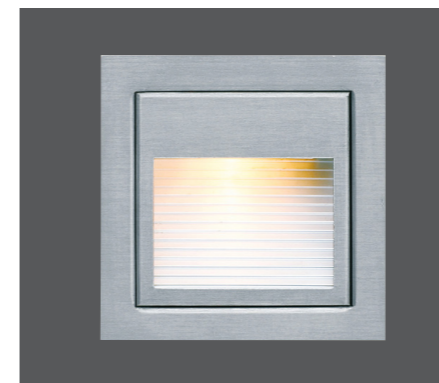

DS-7000

70 X 70

DESCRIPTION

Frame : Steel, Powder Coating
Lamp Housing : Steel
Reflector : Al,Grooved Pattern Plate
Lamp Cover : Tempered Glass

Lamp & Converter not included
But available on request

SOCKET	LAMP	WATTAGE
GY6.35	Halogen-Pin	50W(12v)